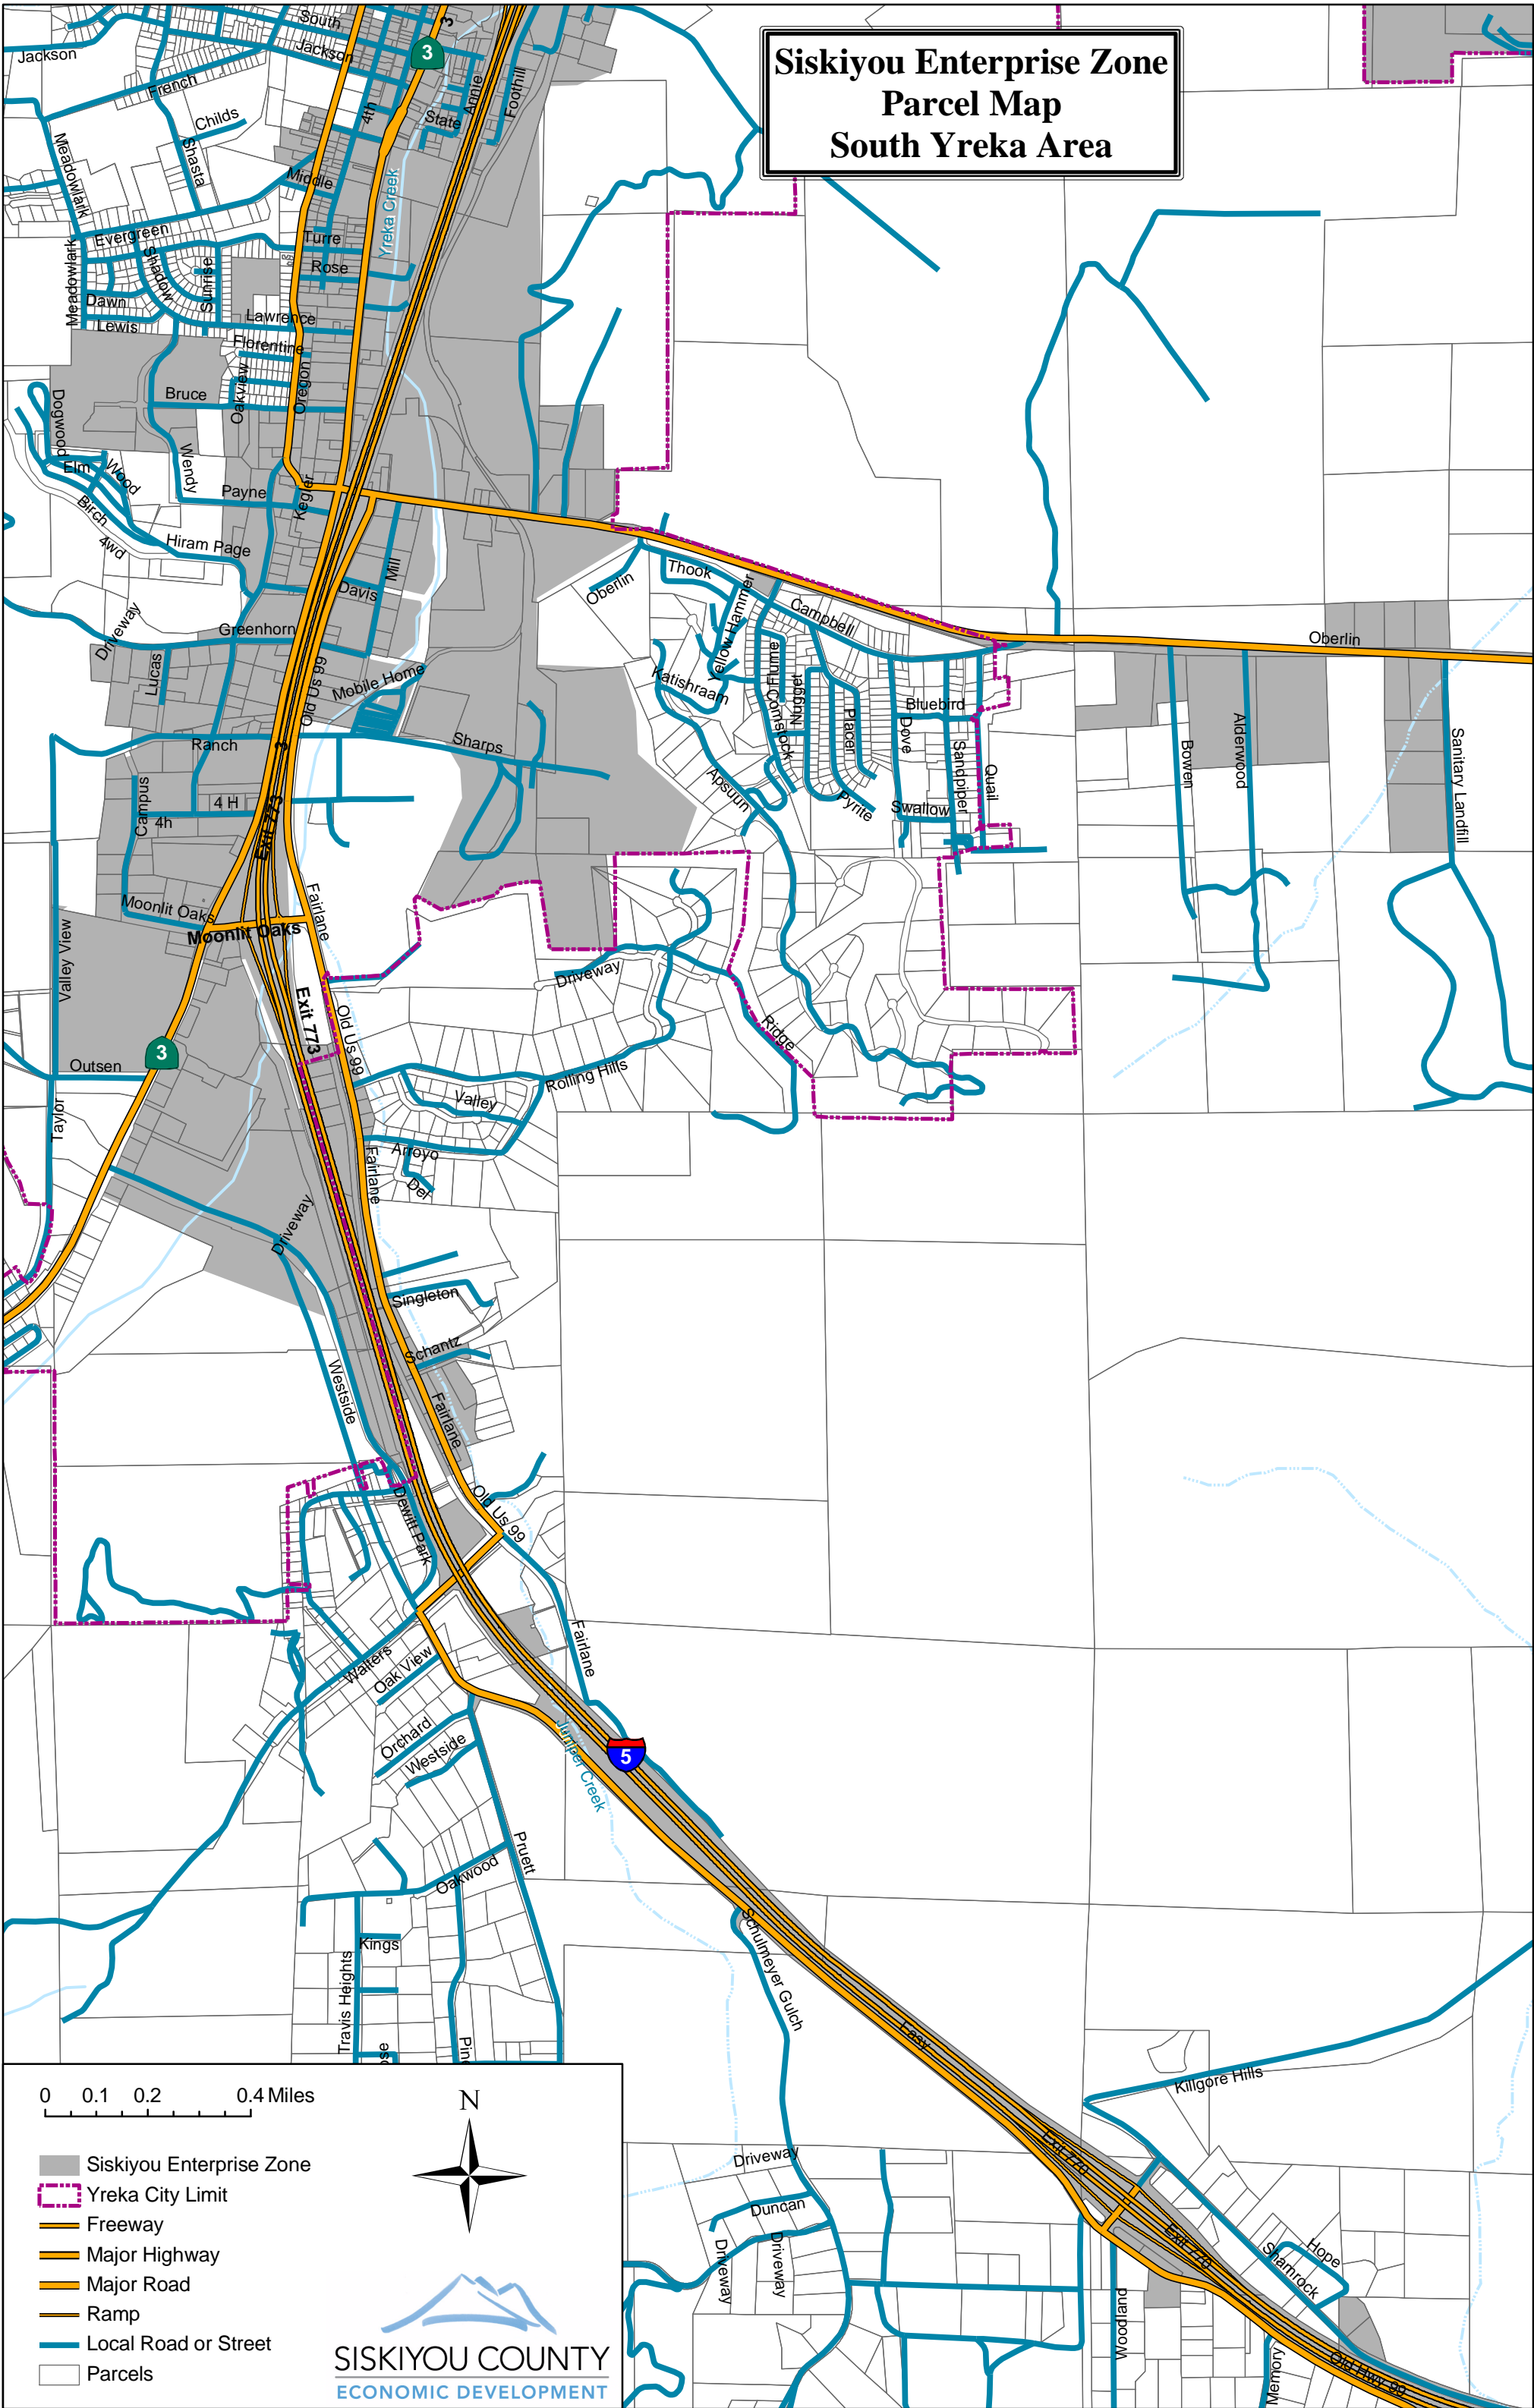

Siskiyou Enterprise Zone Parcel Map South Yreka Area

0 0.1 0.2 0.4 Miles

N

- Siskiyou Enterprise Zone
- Yreka City Limit
- Freeway
- Major Highway
- Major Road
- Ramp
- Local Road or Street
- Parcels

SISKIYOU COUNTY
 ECONOMIC DEVELOPMENT