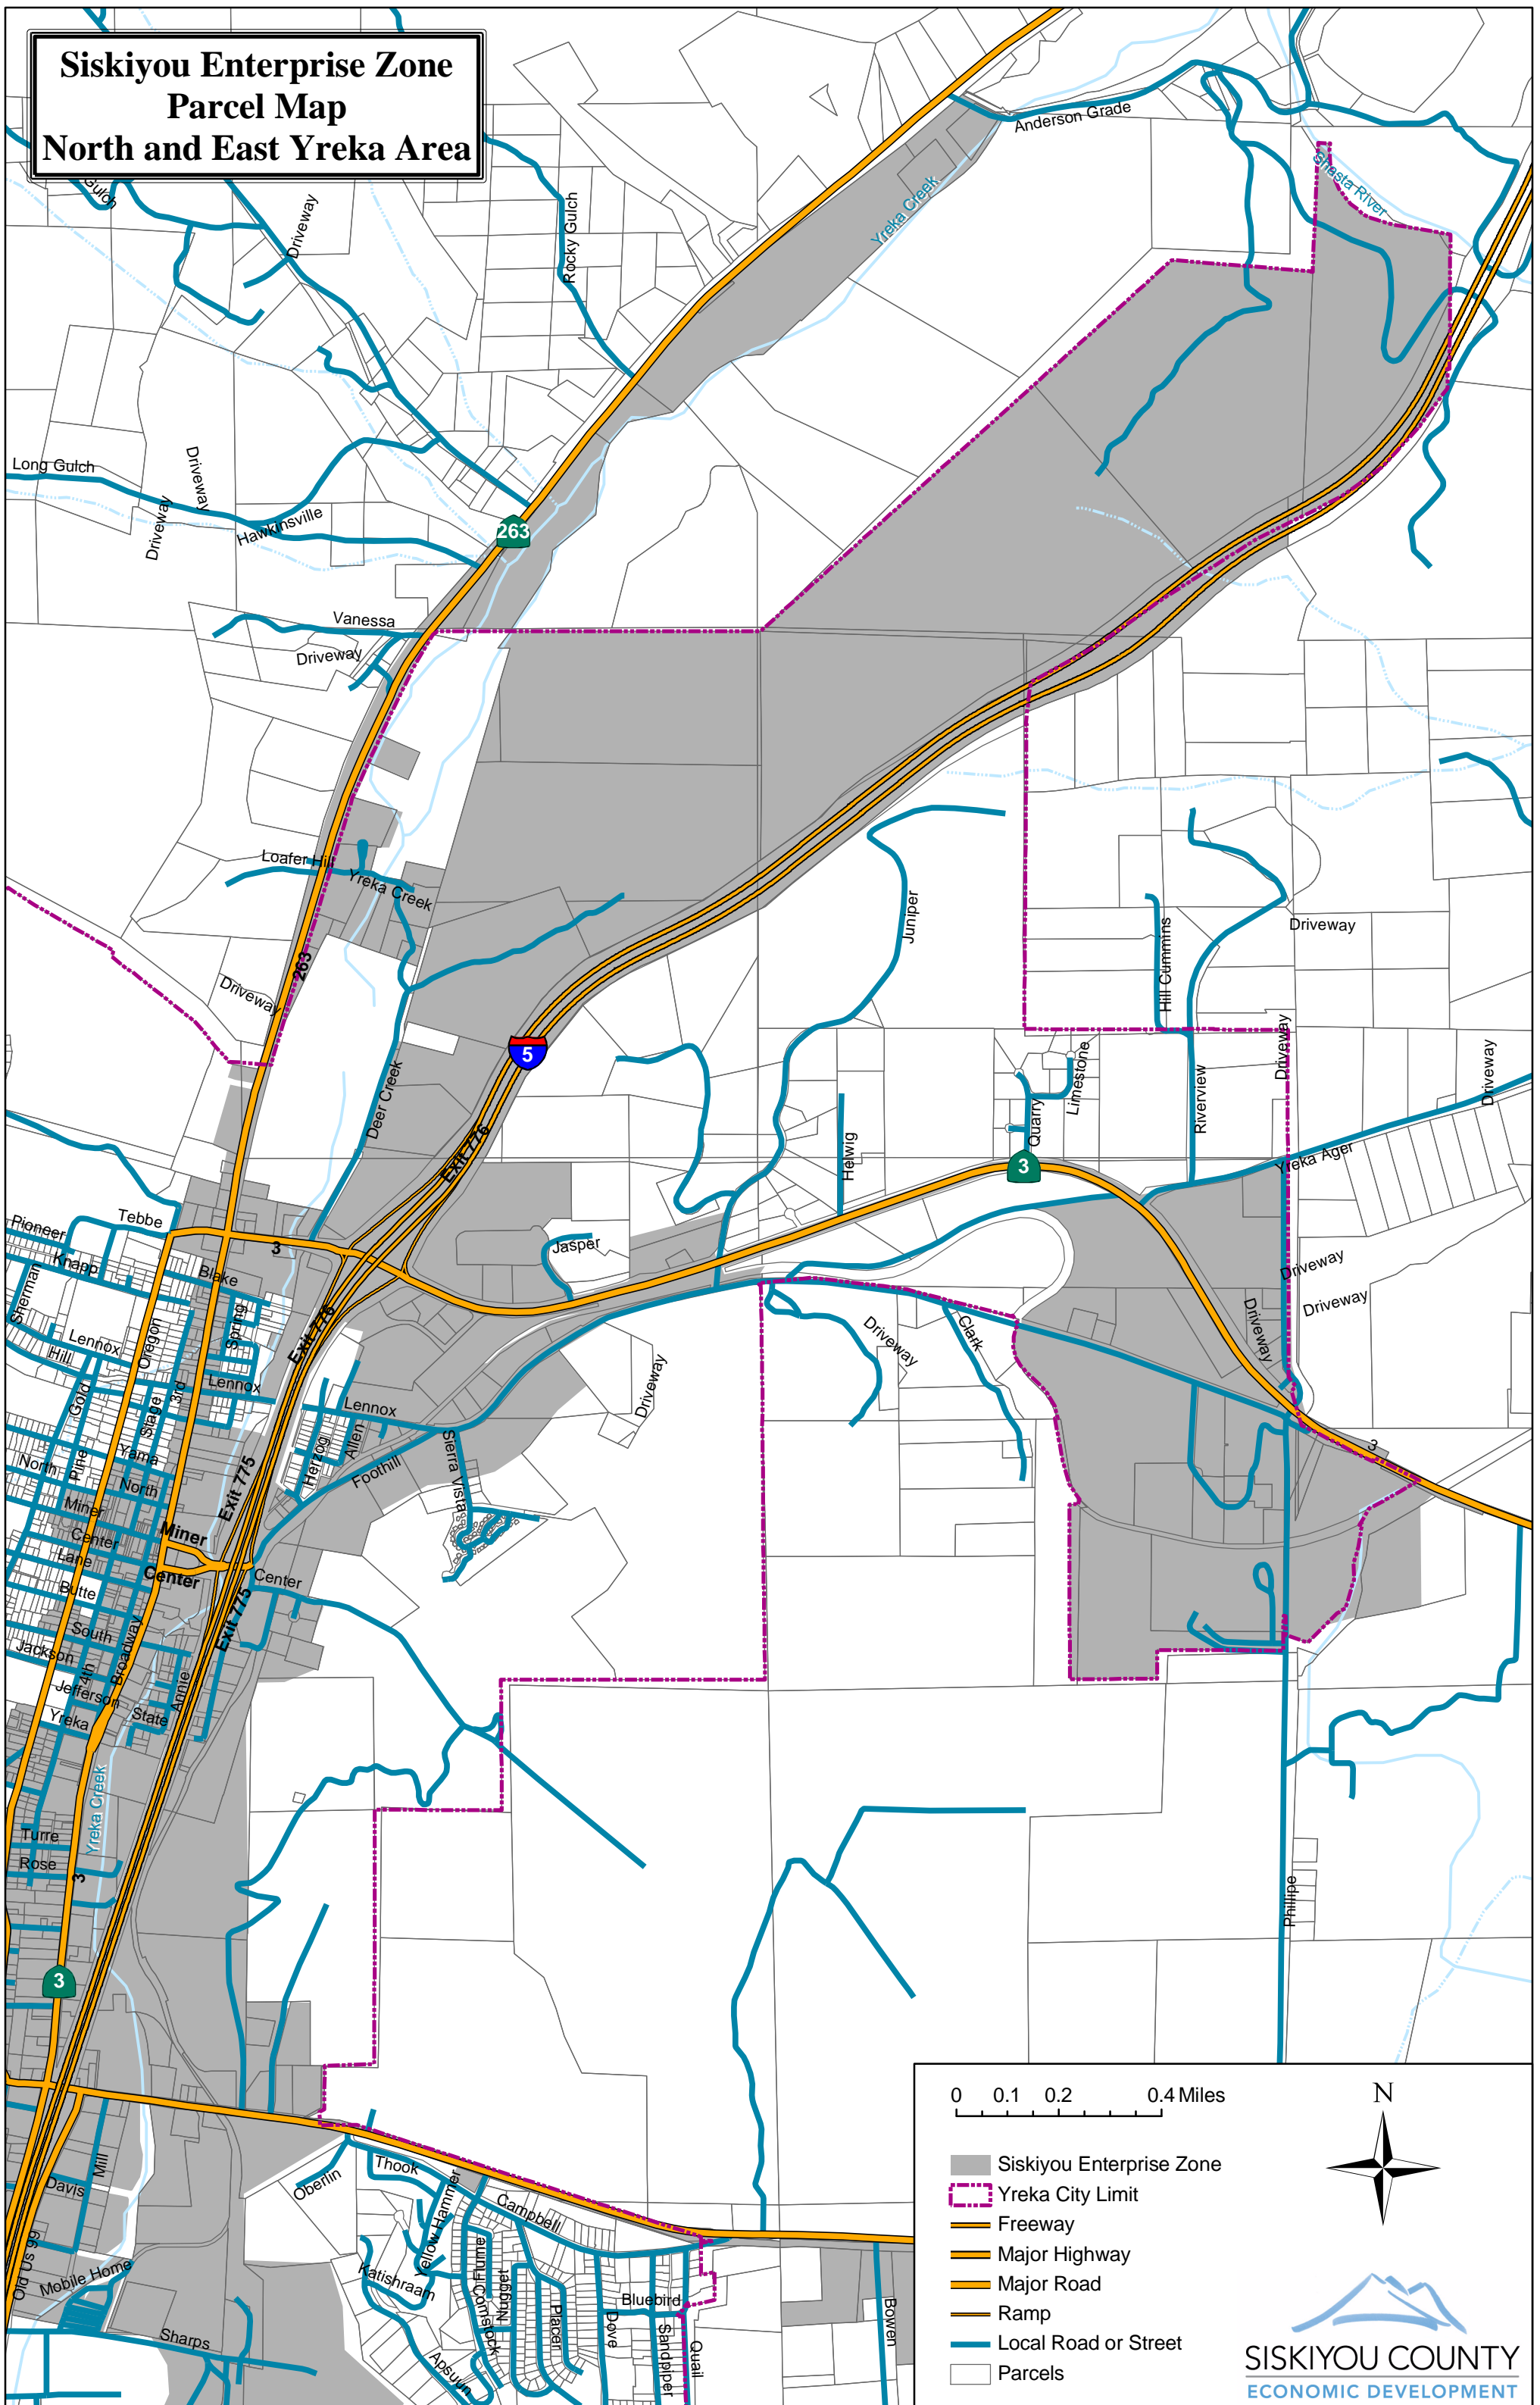

Siskiyou Enterprise Zone Parcel Map North and East Yreka Area

0 0.1 0.2 0.4 Miles

N

- Siskiyou Enterprise Zone
- Yreka City Limit
- Freeway
- Major Highway
- Major Road
- Ramp
- Local Road or Street
- Parcels