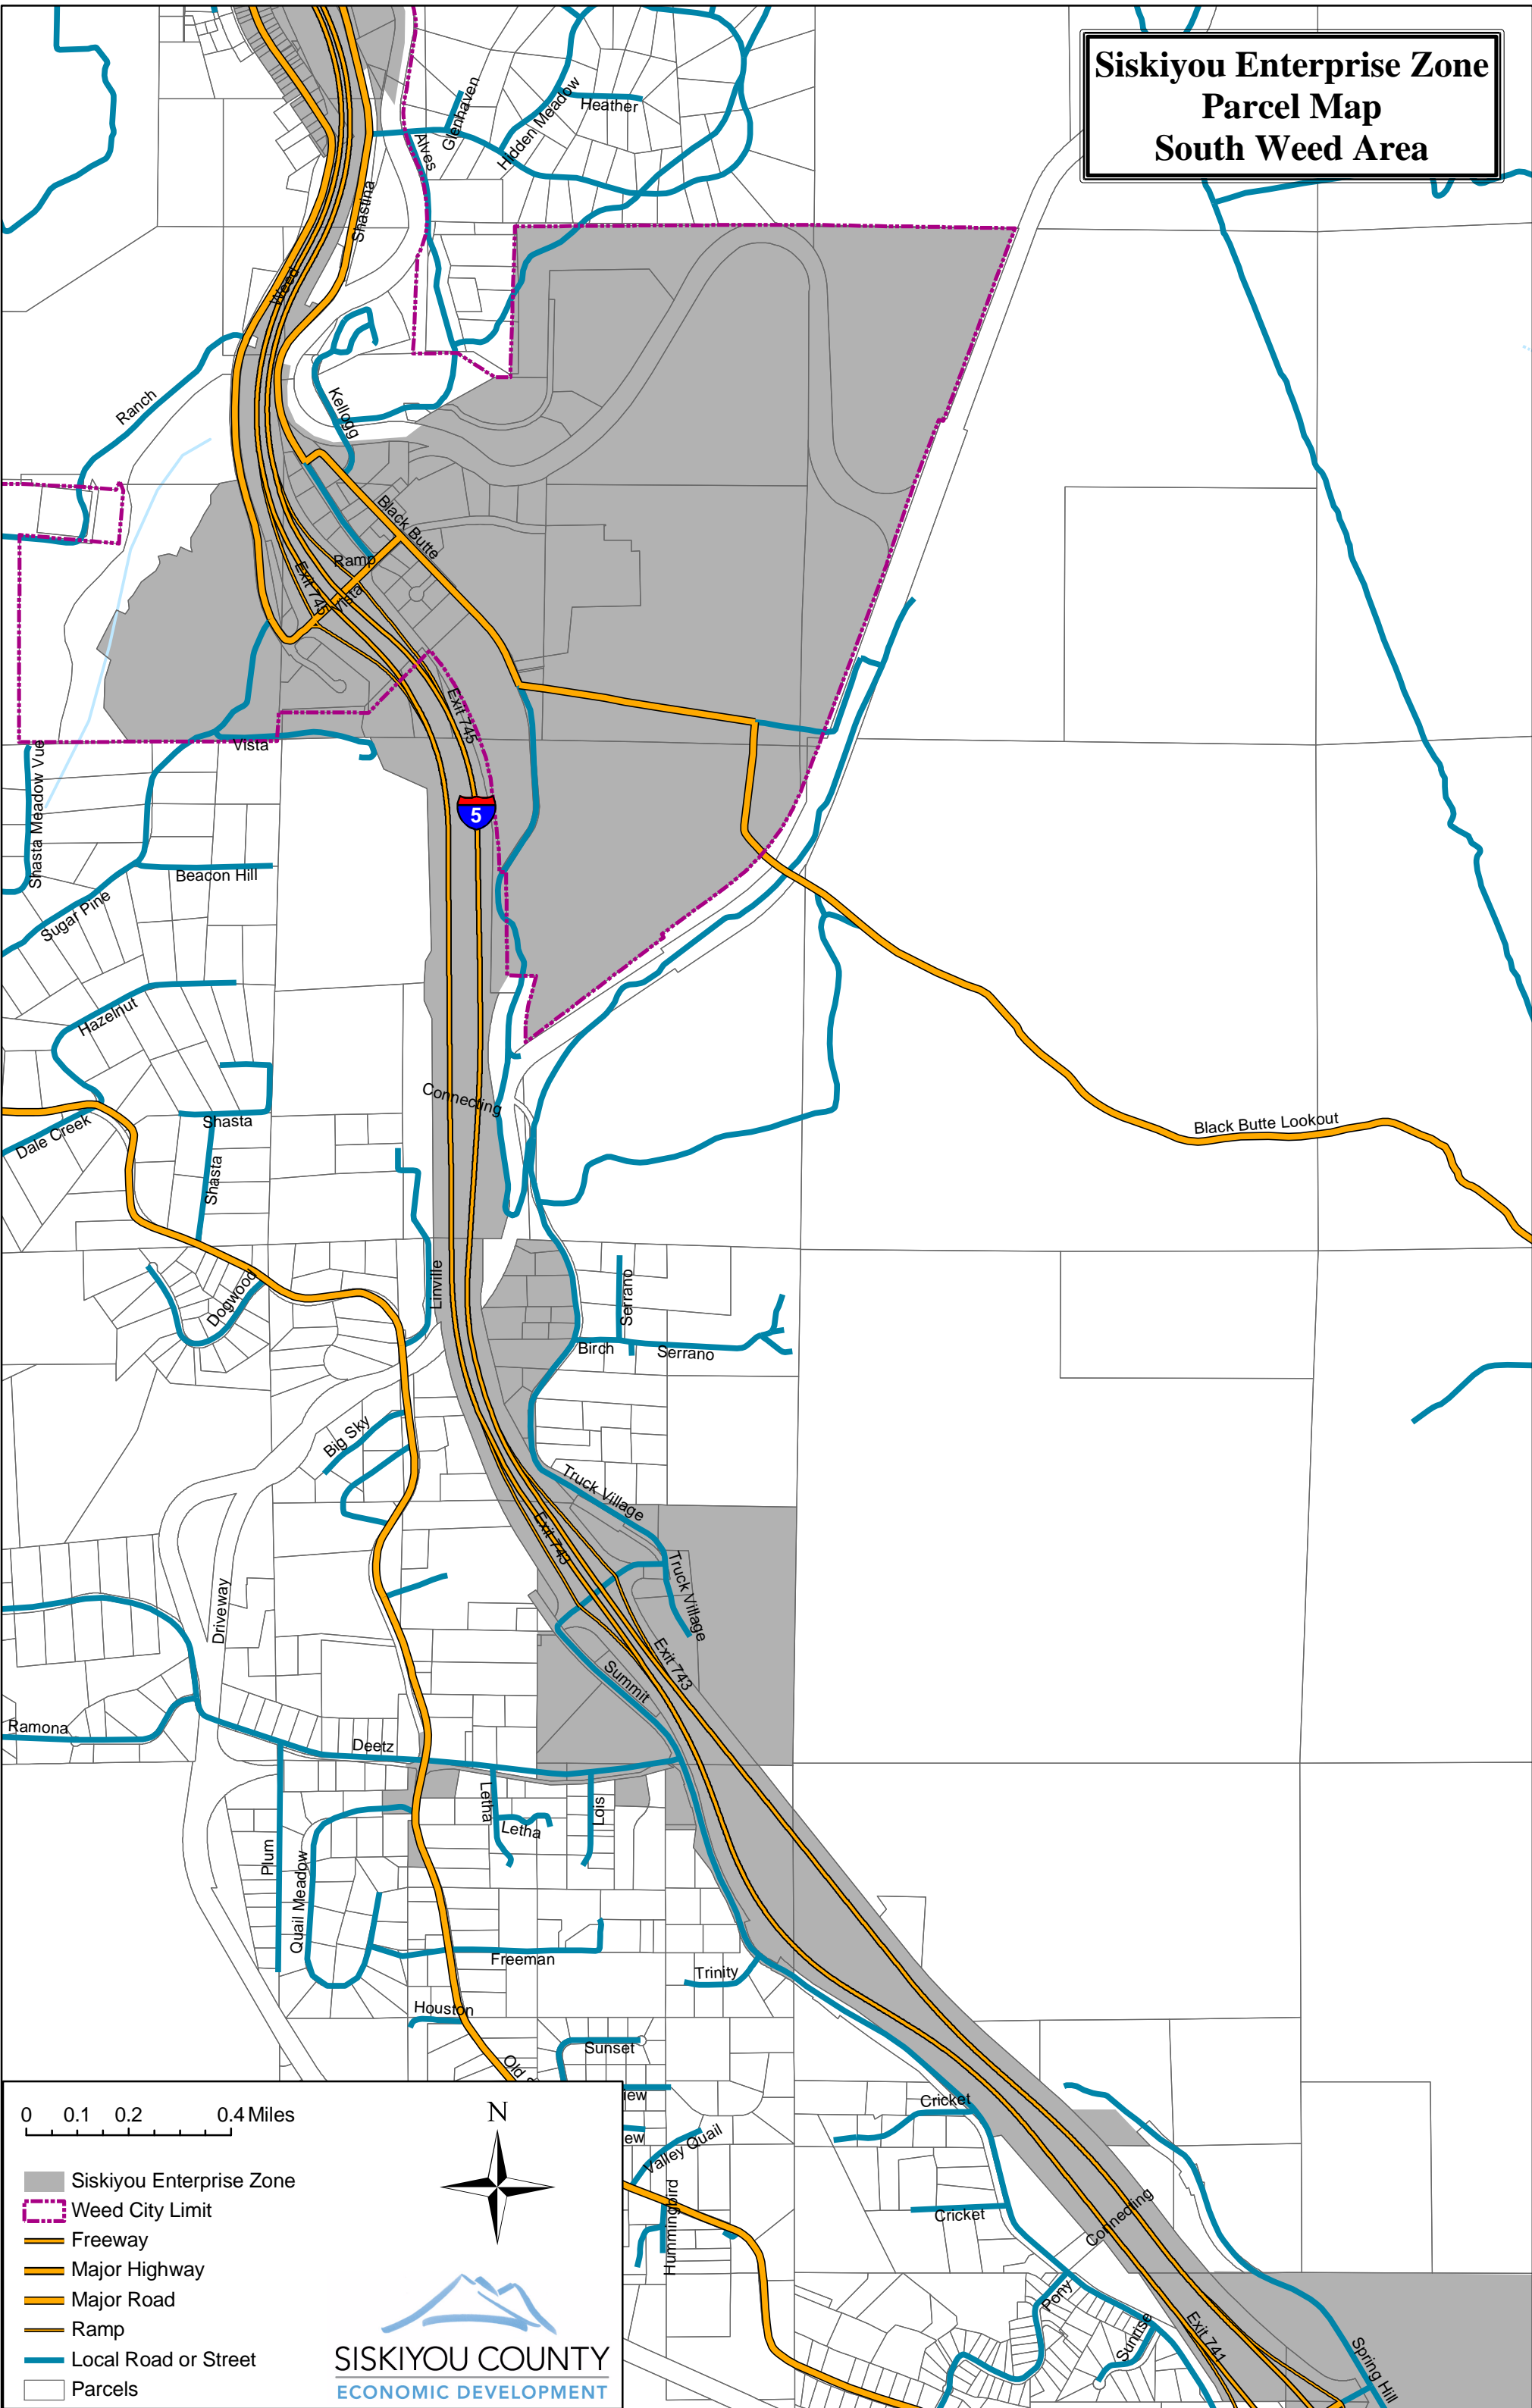

Siskiyou Enterprise Zone Parcel Map South Weed Area

0 0.1 0.2 0.4 Miles

- Siskiyou Enterprise Zone
- Weed City Limit
- Freeway
- Major Highway
- Major Road
- Ramp
- Local Road or Street
- Parcels

SISKIYOU COUNTY
 ECONOMIC DEVELOPMENT