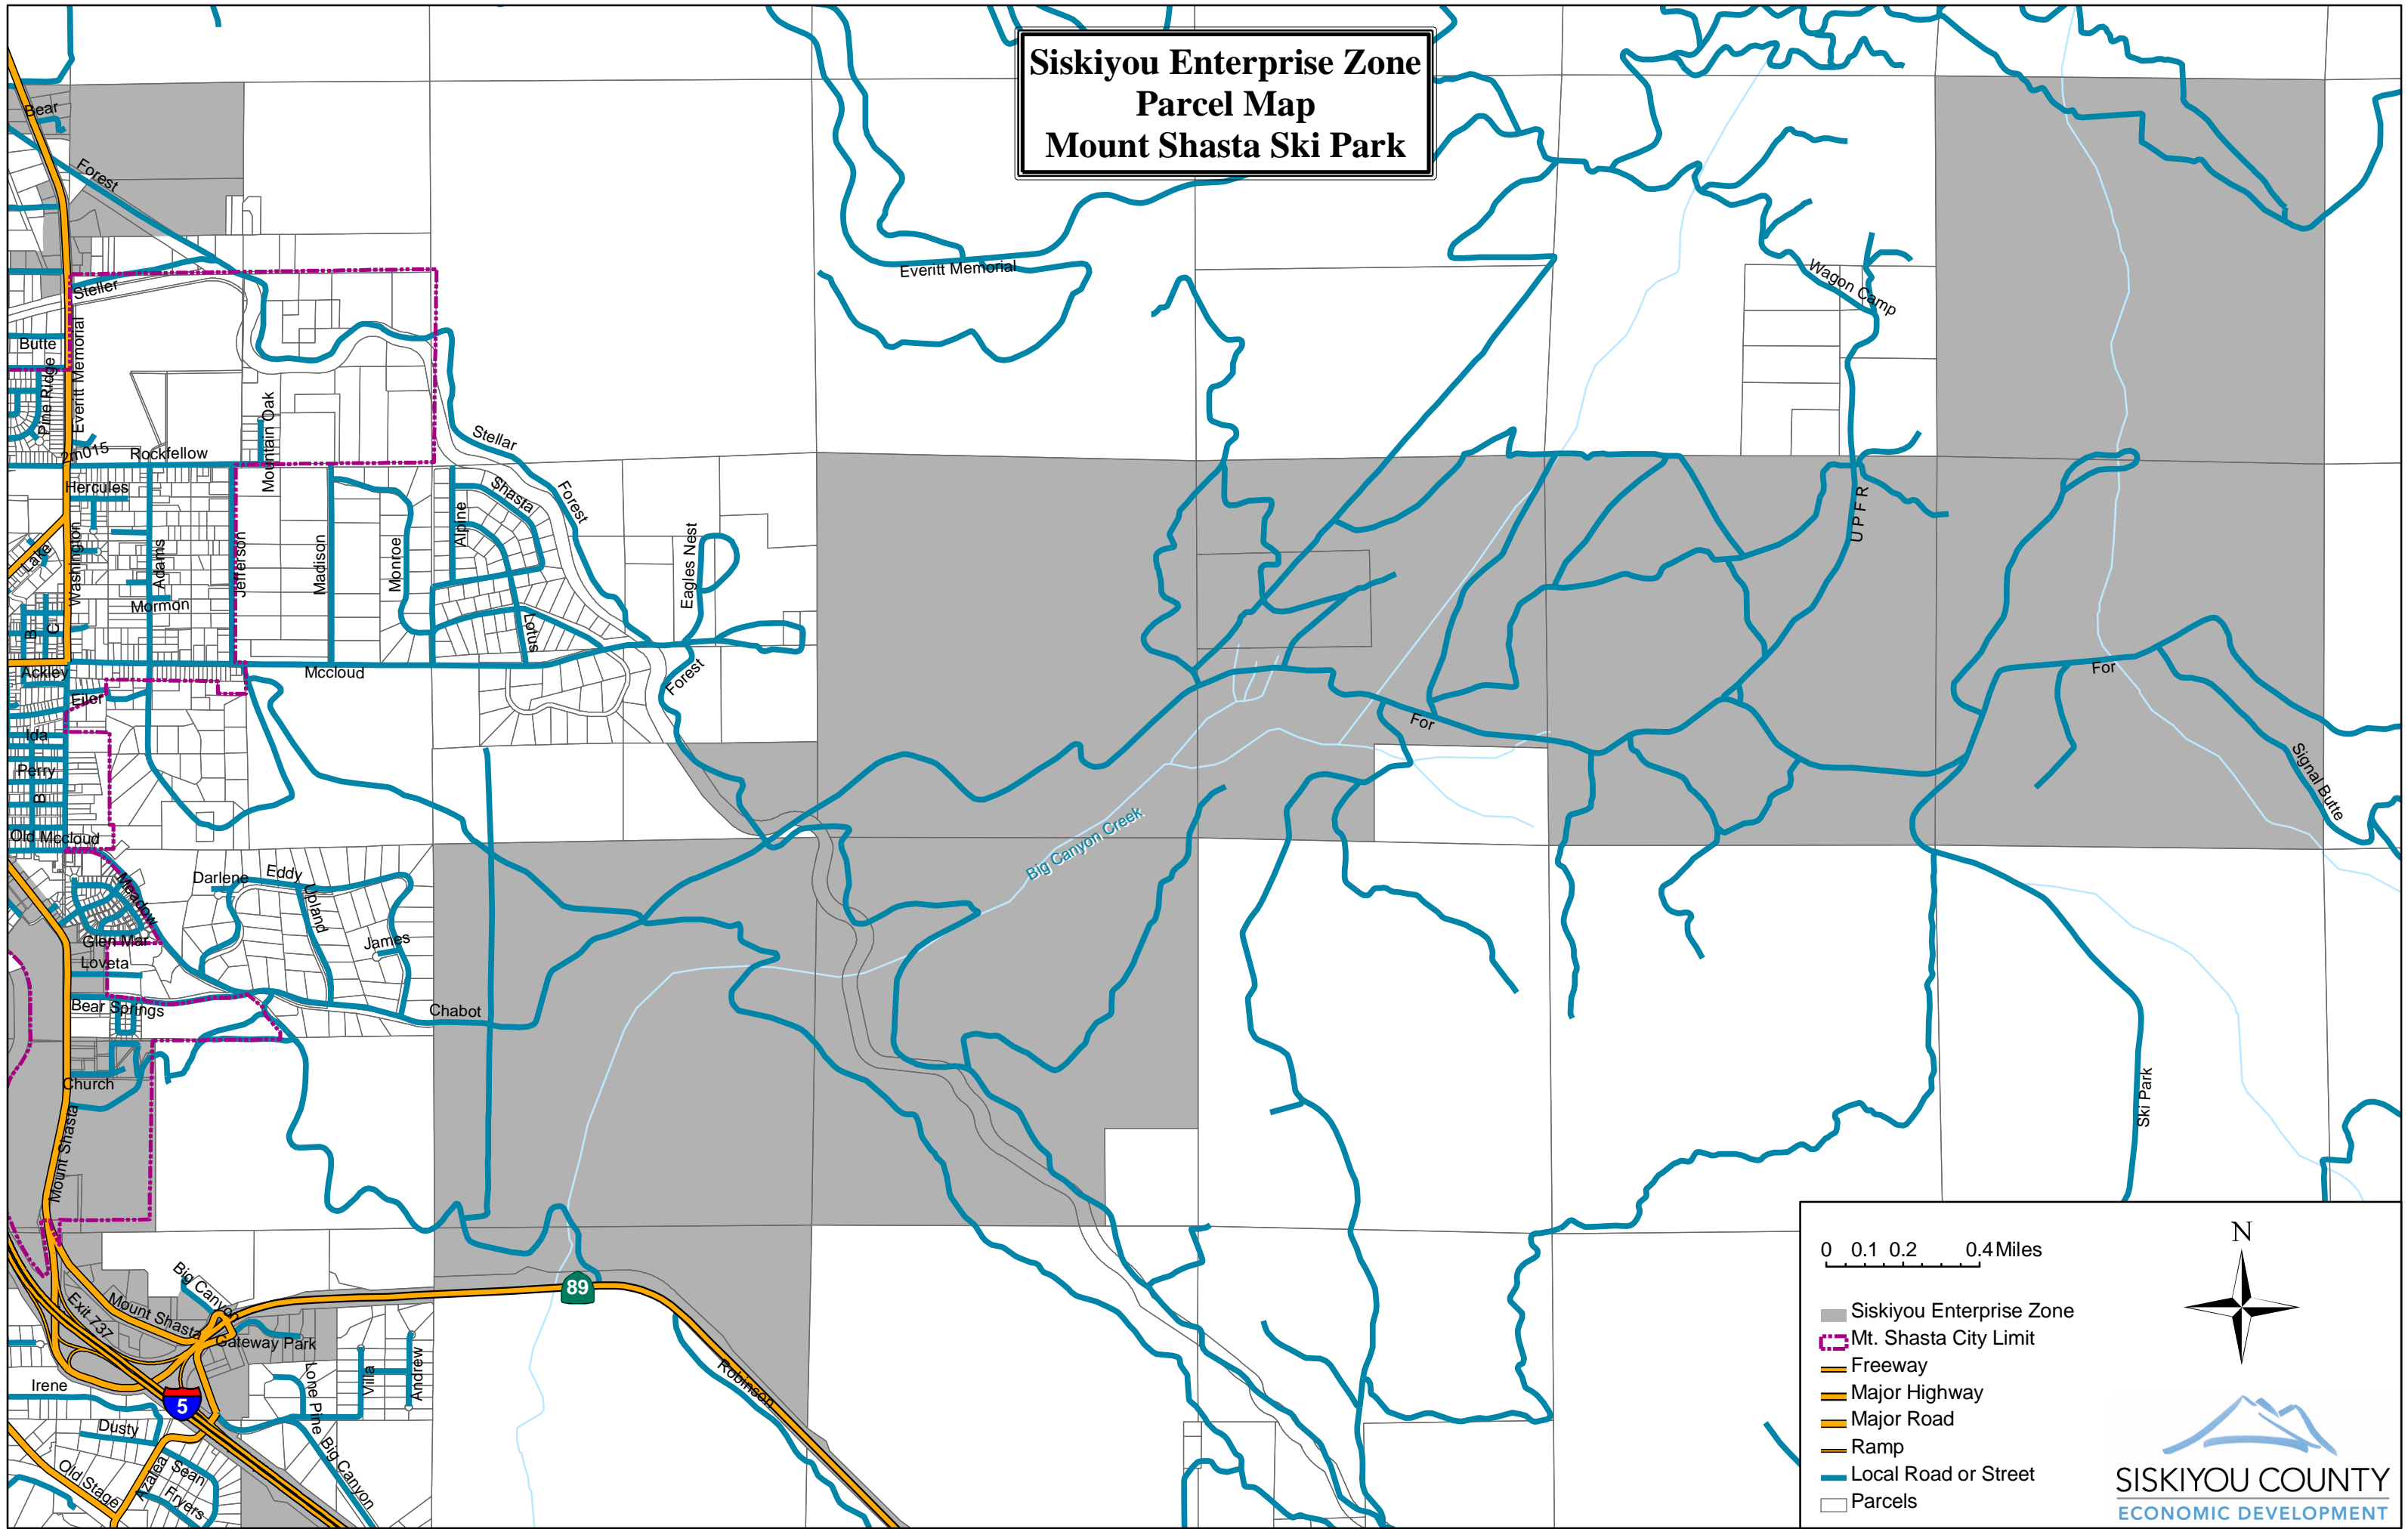

# Siskiyou Enterprise Zone Parcel Map Mount Shasta Ski Park

0 0.1 0.2 0.4 Miles

- Siskiyou Enterprise Zone
- Mt. Shasta City Limit
- Freeway
- Major Highway
- Major Road
- Ramp
- Local Road or Street
- Parcels

N

**SISKIYOU COUNTY**  
ECONOMIC DEVELOPMENT